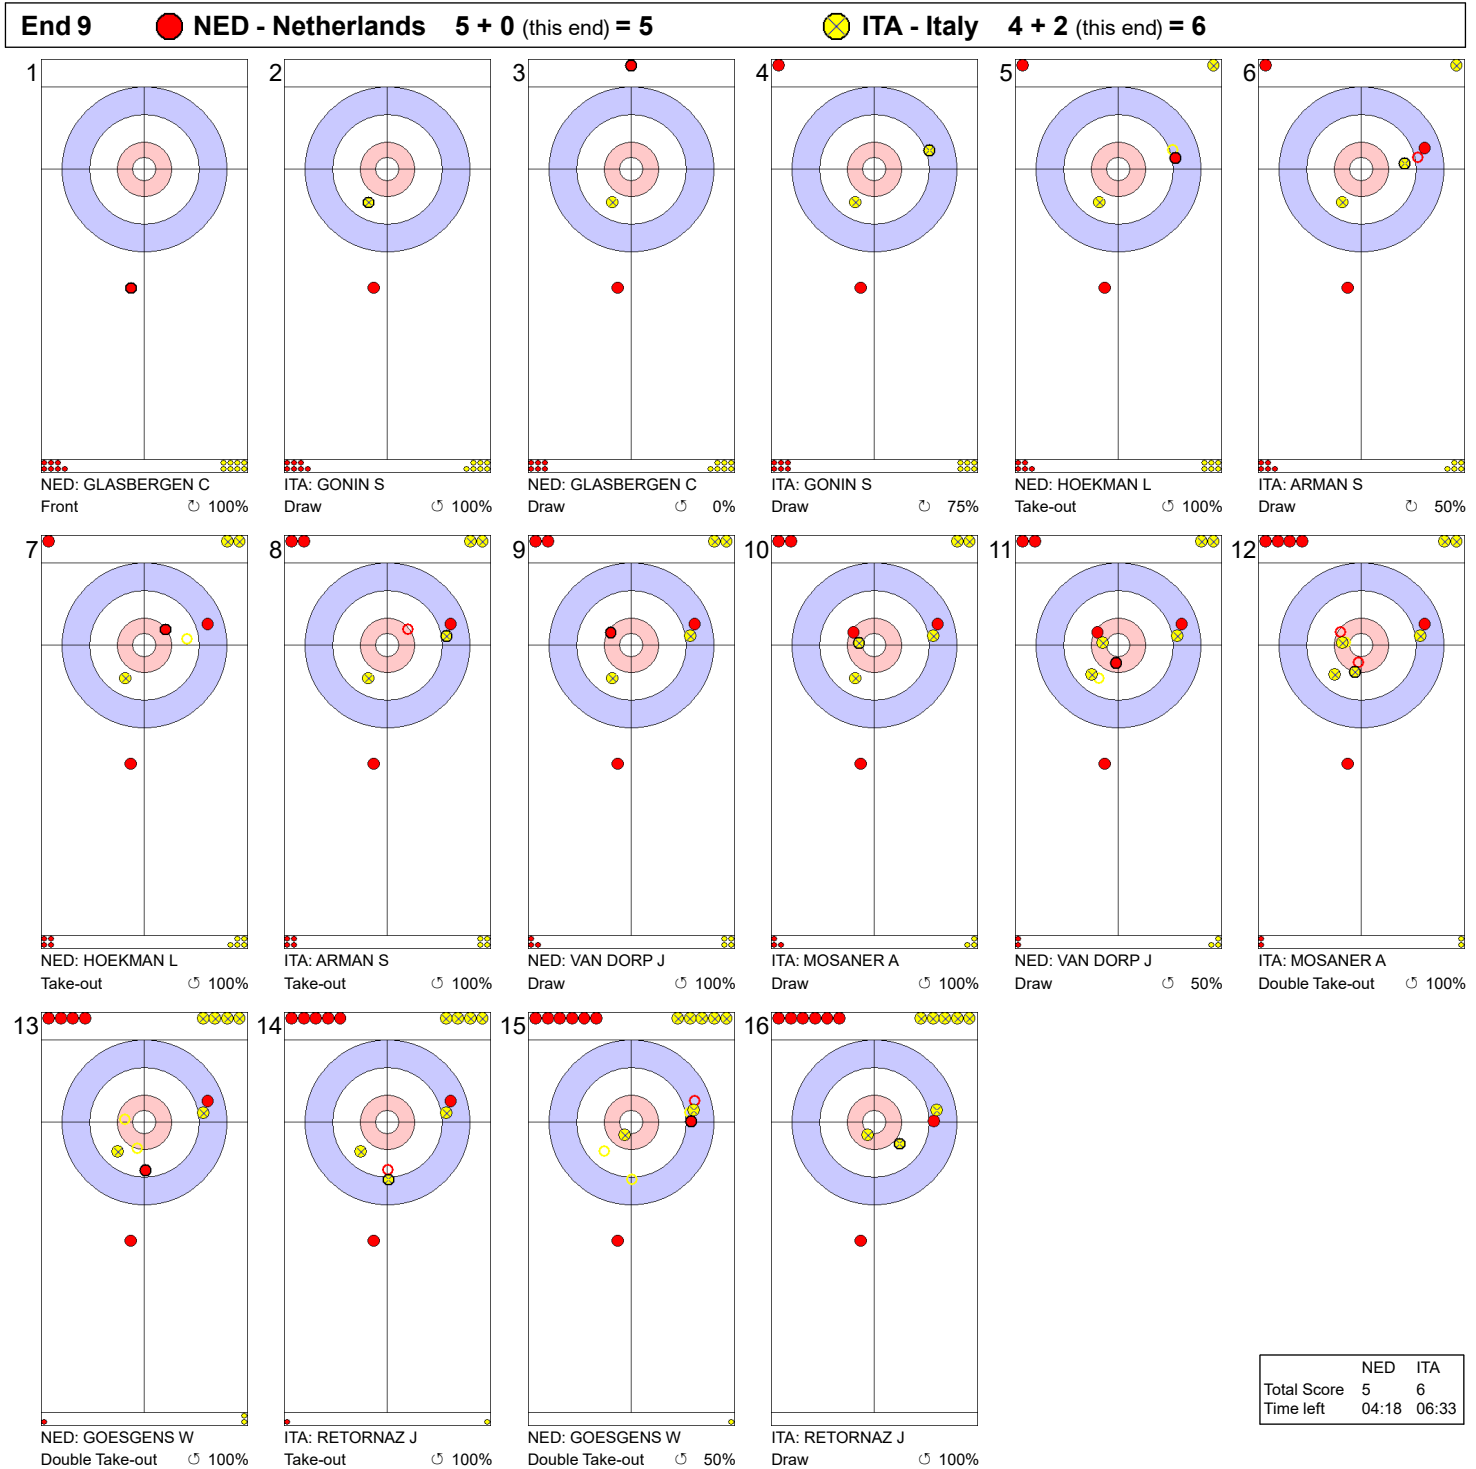

Game - Shot by Shot

Legend:
 ⌚ Clockwise ⌚ Counter-clockwise - Not considered

Game - Shot by Shot

	NED	ITA
Total Score	4	3
Time left	19:22	19:47

Legend:
 ⤴ Clockwise ⤵ Counter-clockwise - Not considered

Game - Shot by Shot

	NED	ITA
Total Score	4	4
Time left	15:43	15:38

Legend:
 ⤴ Clockwise ⤵ Counter-clockwise - Not considered

Game - Shot by Shot

Legend:
 ↻ Clockwise ↺ Counter-clockwise - Not considered

Game - Shot by Shot

Legend:
 Clockwise
 Counter-clockwise
 - Not considered

Game - Shot by Shot

Legend:
 Clockwise Counter-clockwise - Not considered

Game - Shot by Shot

End 10 ● **NED - Netherlands** 5 + 1 (this end) = 6 ● **ITA - Italy** 6 + 0 (this end) = 6

	NED	ITA
Total Score	6	6
Time left	00:40	00:29

Legend:
 ↻ Clockwise ↺ Counter-clockwise - Not considered

Game - Shot by Shot

End 11 ● **NED - Netherlands** 6 + 0 (this end) = 6 ● **ITA - Italy** 6 + 1 (this end) = 7

	NED	ITA
Total Score	6	7
Time left	01:29	01:30