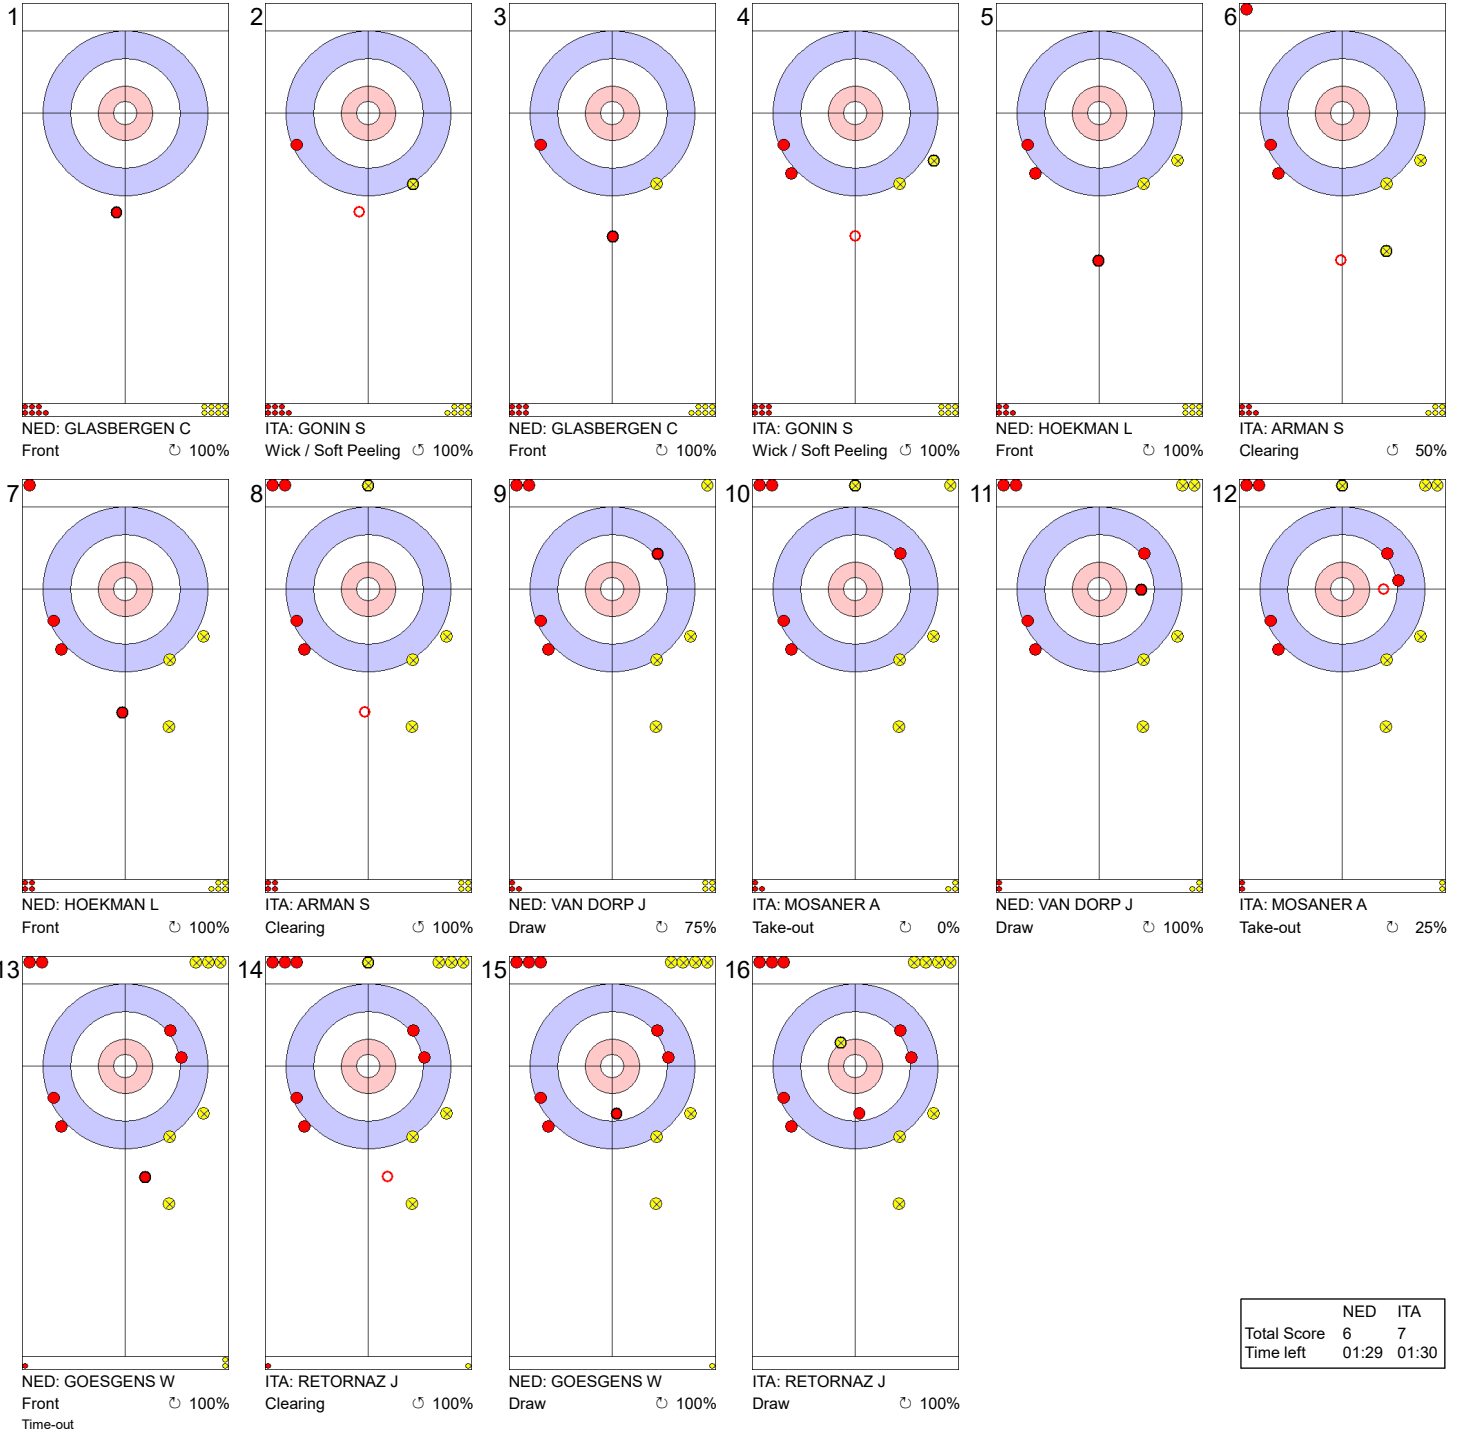

	NED	ITA
Total Score	4	4
Time left	15:43	15:38

Legend:
 ⤴ Clockwise ⤵ Counter-clockwise - Not considered

Game - Shot by Shot

Legend:
 ↻ Clockwise ↺ Counter-clockwise - Not considered

Game - Shot by Shot

Legend:
 Clockwise
 Counter-clockwise
 - Not considered

Game - Shot by Shot

Legend:
 Clockwise Counter-clockwise - Not considered

Game - Shot by Shot

End 10 ● **NED - Netherlands** 5 + 1 (this end) = 6 ● **ITA - Italy** 6 + 0 (this end) = 6

	NED	ITA
Total Score	6	6
Time left	00:40	00:29

Legend:
 ↻ Clockwise ↺ Counter-clockwise - Not considered

Game - Shot by Shot

End 11 ● **NED - Netherlands** 6 + 0 (this end) = 6 ● **ITA - Italy** 6 + 1 (this end) = 7

	NED	ITA
Total Score	6	7
Time left	01:29	01:30

Legend:
 ↻ Clockwise ↺ Counter-clockwise - Not considered