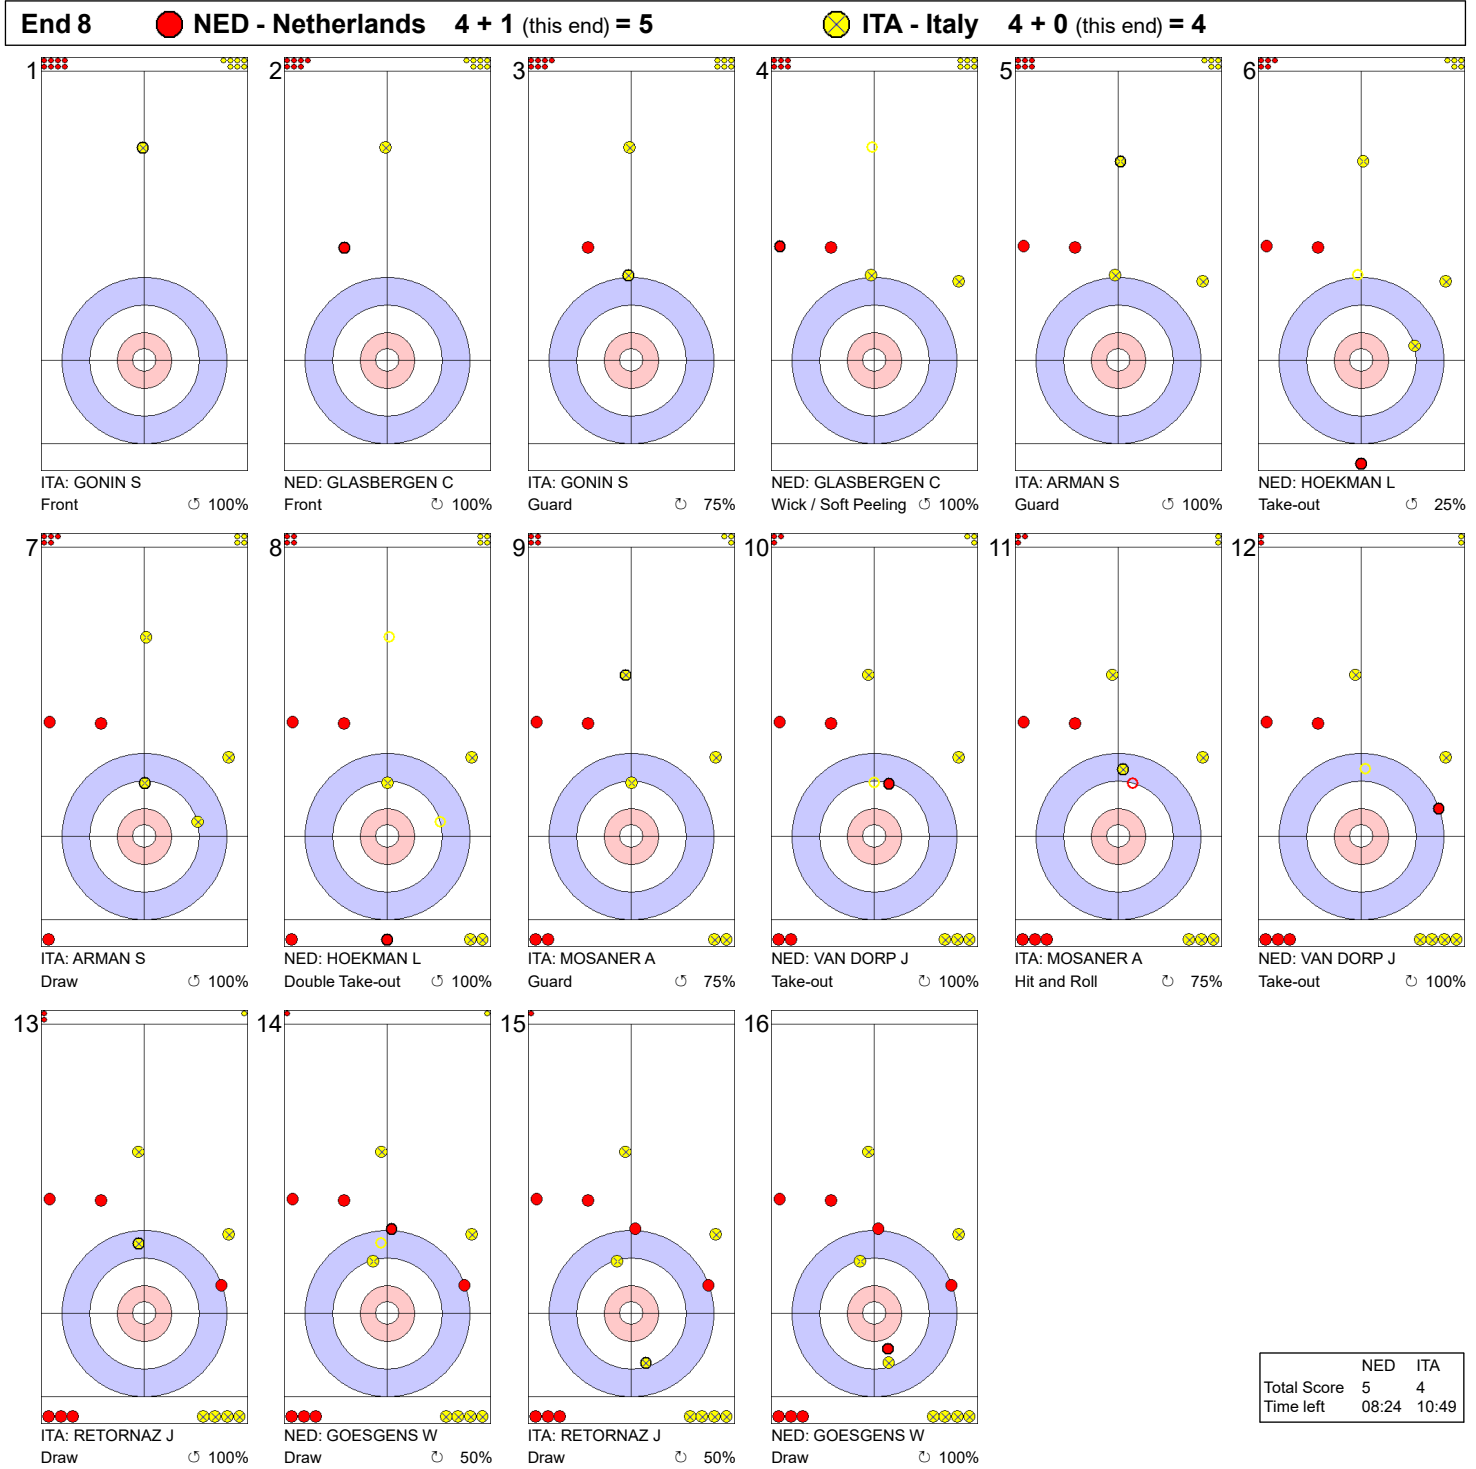

Game - Shot by Shot

Legend:
 ⌚ Clockwise ⌚ Counter-clockwise - Not considered

Game - Shot by Shot

	NED	ITA
Total Score	4	3
Time left	19:22	19:47

Legend:
 ⤴ Clockwise ⤵ Counter-clockwise - Not considered

Game - Shot by Shot

	NED	ITA
Total Score	4	4
Time left	15:43	15:38

Legend:
 ⤴ Clockwise ⤵ Counter-clockwise - Not considered

Game - Shot by Shot

Legend:
 ↻ Clockwise ↺ Counter-clockwise - Not considered

Game - Shot by Shot

Legend:
 Clockwise
 Counter-clockwise
 - Not considered

Game - Shot by Shot

Legend:
 Clockwise Counter-clockwise - Not considered

Game - Shot by Shot

End 10 ● **NED - Netherlands** 5 + 1 (this end) = 6 ● **ITA - Italy** 6 + 0 (this end) = 6

	NED	ITA
Total Score	6	6
Time left	00:40	00:29

Legend:
 ↻ Clockwise ↺ Counter-clockwise - Not considered

Game - Shot by Shot

End 11 ● **NED - Netherlands** 6 + 0 (this end) = 6 ● **ITA - Italy** 6 + 1 (this end) = 7

	NED	ITA
Total Score	6	7
Time left	01:29	01:30