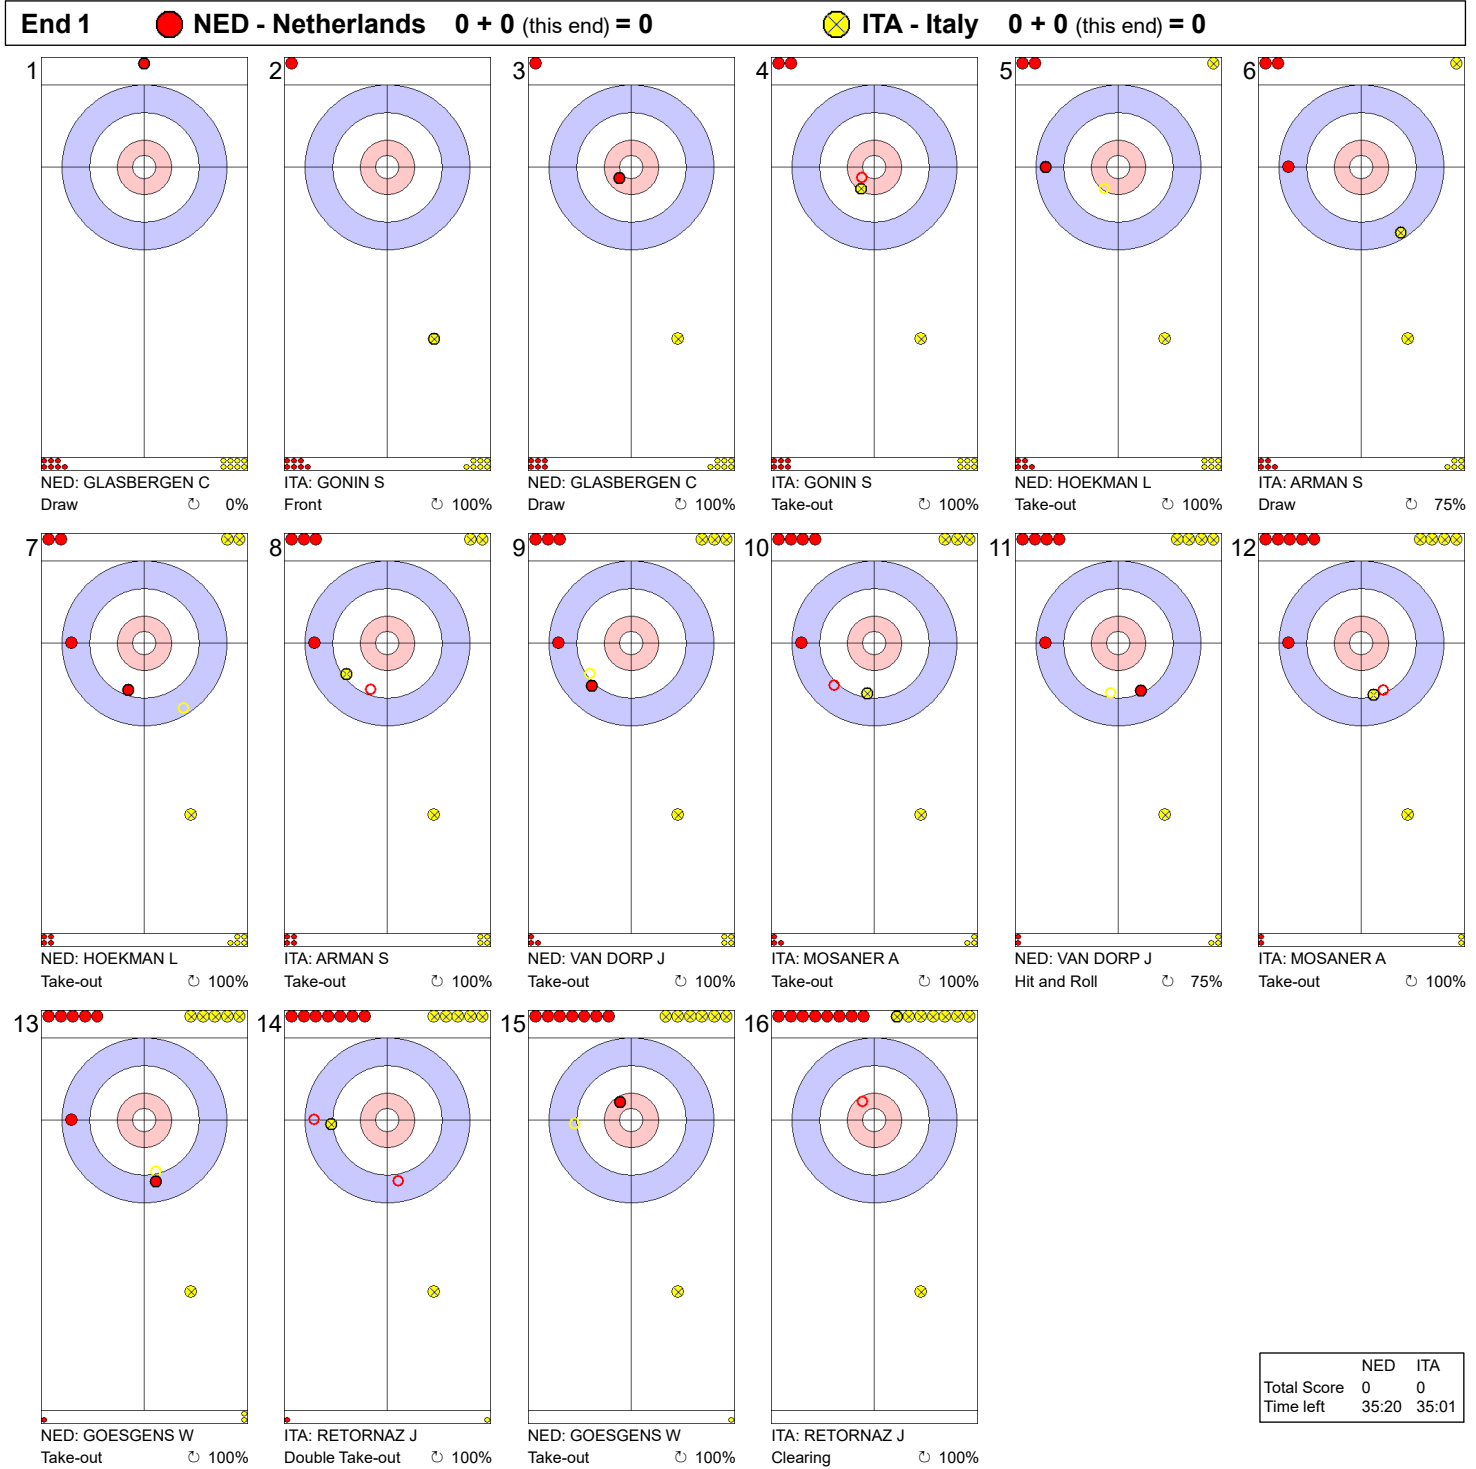

Game - Shot by Shot

Legend:
 Clockwise Counter-clockwise - Not considered

Game - Shot by Shot

Legend:
 Clockwise Counter-clockwise - Not considered

Game - Shot by Shot

Legend:
 Clockwise
 Counter-clockwise
 - Not considered

Game - Shot by Shot

Legend:
 ⌚ Clockwise ⌚ Counter-clockwise - Not considered

Game - Shot by Shot

	NED	ITA
Total Score	4	3
Time left	19:22	19:47

Legend:
 ⤴ Clockwise ⤵ Counter-clockwise - Not considered

Game - Shot by Shot

	NED	ITA
Total Score	4	4
Time left	15:43	15:38

Legend:
 ⤴ Clockwise ⤵ Counter-clockwise - Not considered

Game - Shot by Shot

Legend:
 ↻ Clockwise ↺ Counter-clockwise - Not considered

Game - Shot by Shot

Legend:
 Clockwise
 Counter-clockwise
 - Not considered

Game - Shot by Shot

Legend:
 Clockwise Counter-clockwise - Not considered

Game - Shot by Shot

End 10 ● **NED - Netherlands** 5 + 1 (this end) = 6 ● **ITA - Italy** 6 + 0 (this end) = 6

	NED	ITA
Total Score	6	6
Time left	00:40	00:29