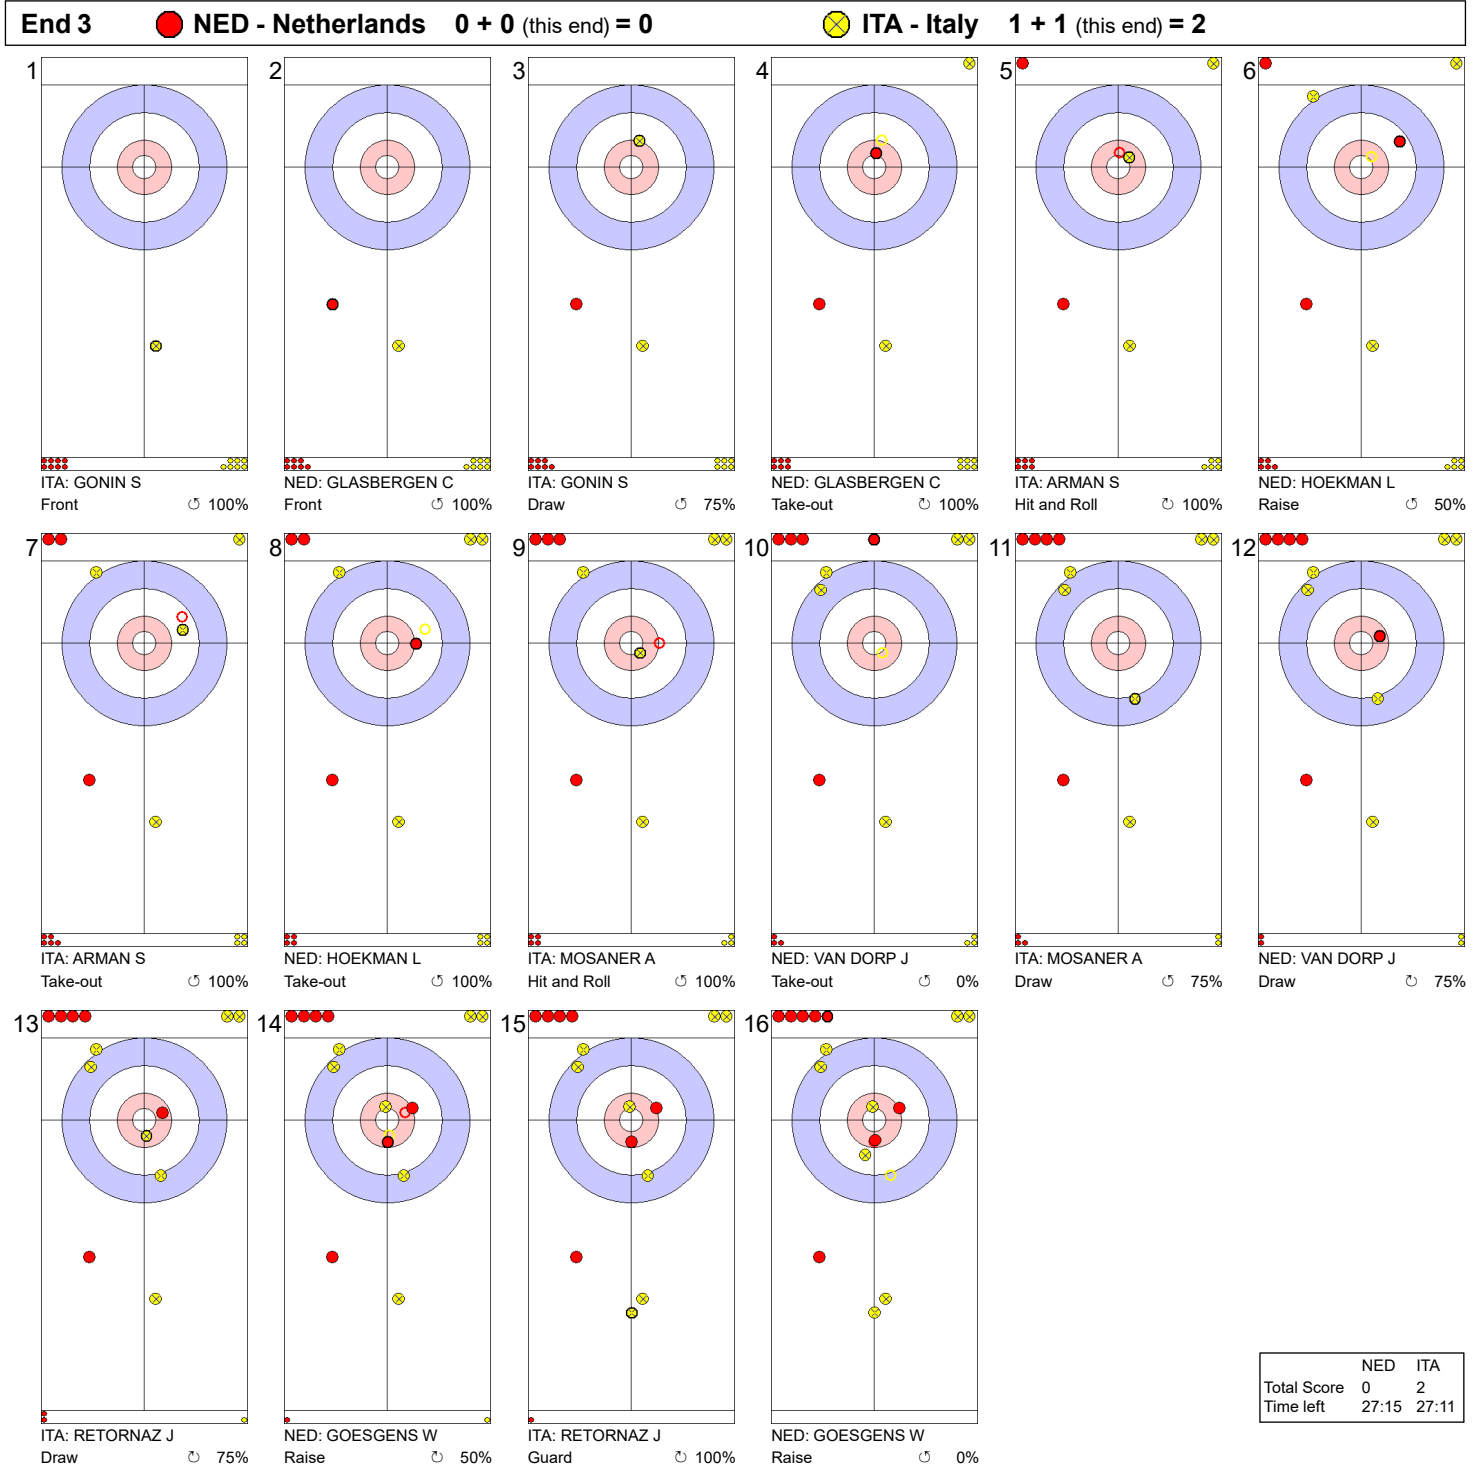

Game - Shot by Shot

Legend:
 Clockwise Counter-clockwise - Not considered

Game - Shot by Shot

Legend:
 Clockwise Counter-clockwise - Not considered

Game - Shot by Shot

Legend:
 Clockwise
 Counter-clockwise
 - Not considered

Game - Shot by Shot

Legend:
 ⌚ Clockwise ⌚ Counter-clockwise - Not considered

Game - Shot by Shot

	NED	ITA
Total Score	4	3
Time left	19:22	19:47

Legend:
 ⤴ Clockwise ⤵ Counter-clockwise - Not considered

Game - Shot by Shot

	NED	ITA
Total Score	4	4
Time left	15:43	15:38

Legend:
 ⤴ Clockwise ⤵ Counter-clockwise - Not considered

Game - Shot by Shot

Legend:
 ↻ Clockwise ↺ Counter-clockwise - Not considered

Game - Shot by Shot

Legend:
 Clockwise
 Counter-clockwise
 - Not considered

Game - Shot by Shot

Legend:
 Clockwise Counter-clockwise - Not considered

Game - Shot by Shot

End 10 ● **NED - Netherlands** 5 + 1 (this end) = 6 ● **ITA - Italy** 6 + 0 (this end) = 6

	NED	ITA
Total Score	6	6
Time left	00:40	00:29