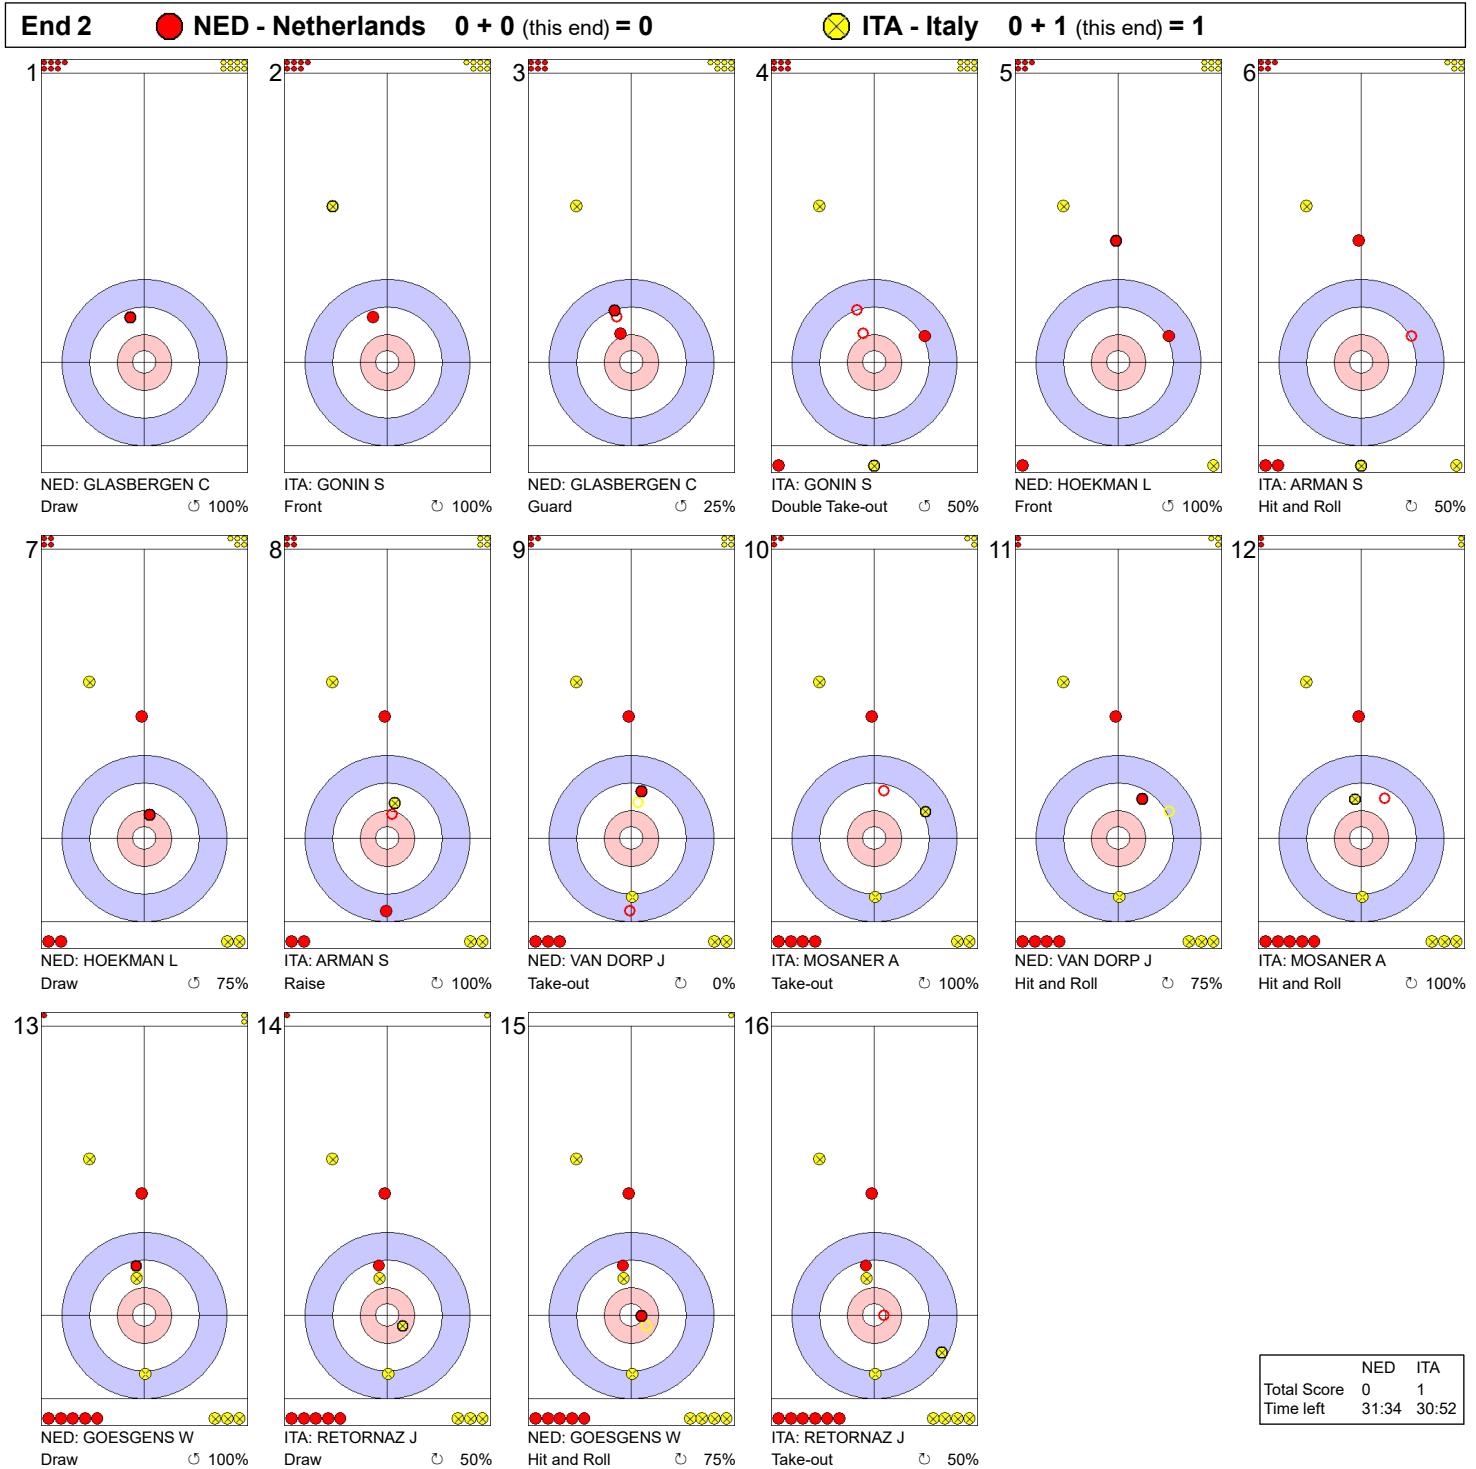

Game - Shot by Shot

Legend:
 Clockwise Counter-clockwise - Not considered

Game - Shot by Shot

Legend:
 Clockwise Counter-clockwise - Not considered

Game - Shot by Shot

Legend:
 Clockwise
 Counter-clockwise
 - Not considered

Game - Shot by Shot

Legend:
 ⌚ Clockwise ⌚ Counter-clockwise - Not considered

Game - Shot by Shot

	NED	ITA
Total Score	4	3
Time left	19:22	19:47

Legend:
 ⤴ Clockwise ⤵ Counter-clockwise - Not considered

Game - Shot by Shot

	NED	ITA
Total Score	4	4
Time left	15:43	15:38

Legend:
 ⤴ Clockwise ⤵ Counter-clockwise - Not considered

Game - Shot by Shot

Legend:
 ↻ Clockwise ↺ Counter-clockwise - Not considered

Game - Shot by Shot

Legend:
 Clockwise
 Counter-clockwise
 - Not considered

Game - Shot by Shot

Legend:
 Clockwise Counter-clockwise - Not considered

Game - Shot by Shot

End 10 ● **NED - Netherlands** 5 + 1 (this end) = 6 ● **ITA - Italy** 6 + 0 (this end) = 6

	NED	ITA
Total Score	6	6
Time left	00:40	00:29