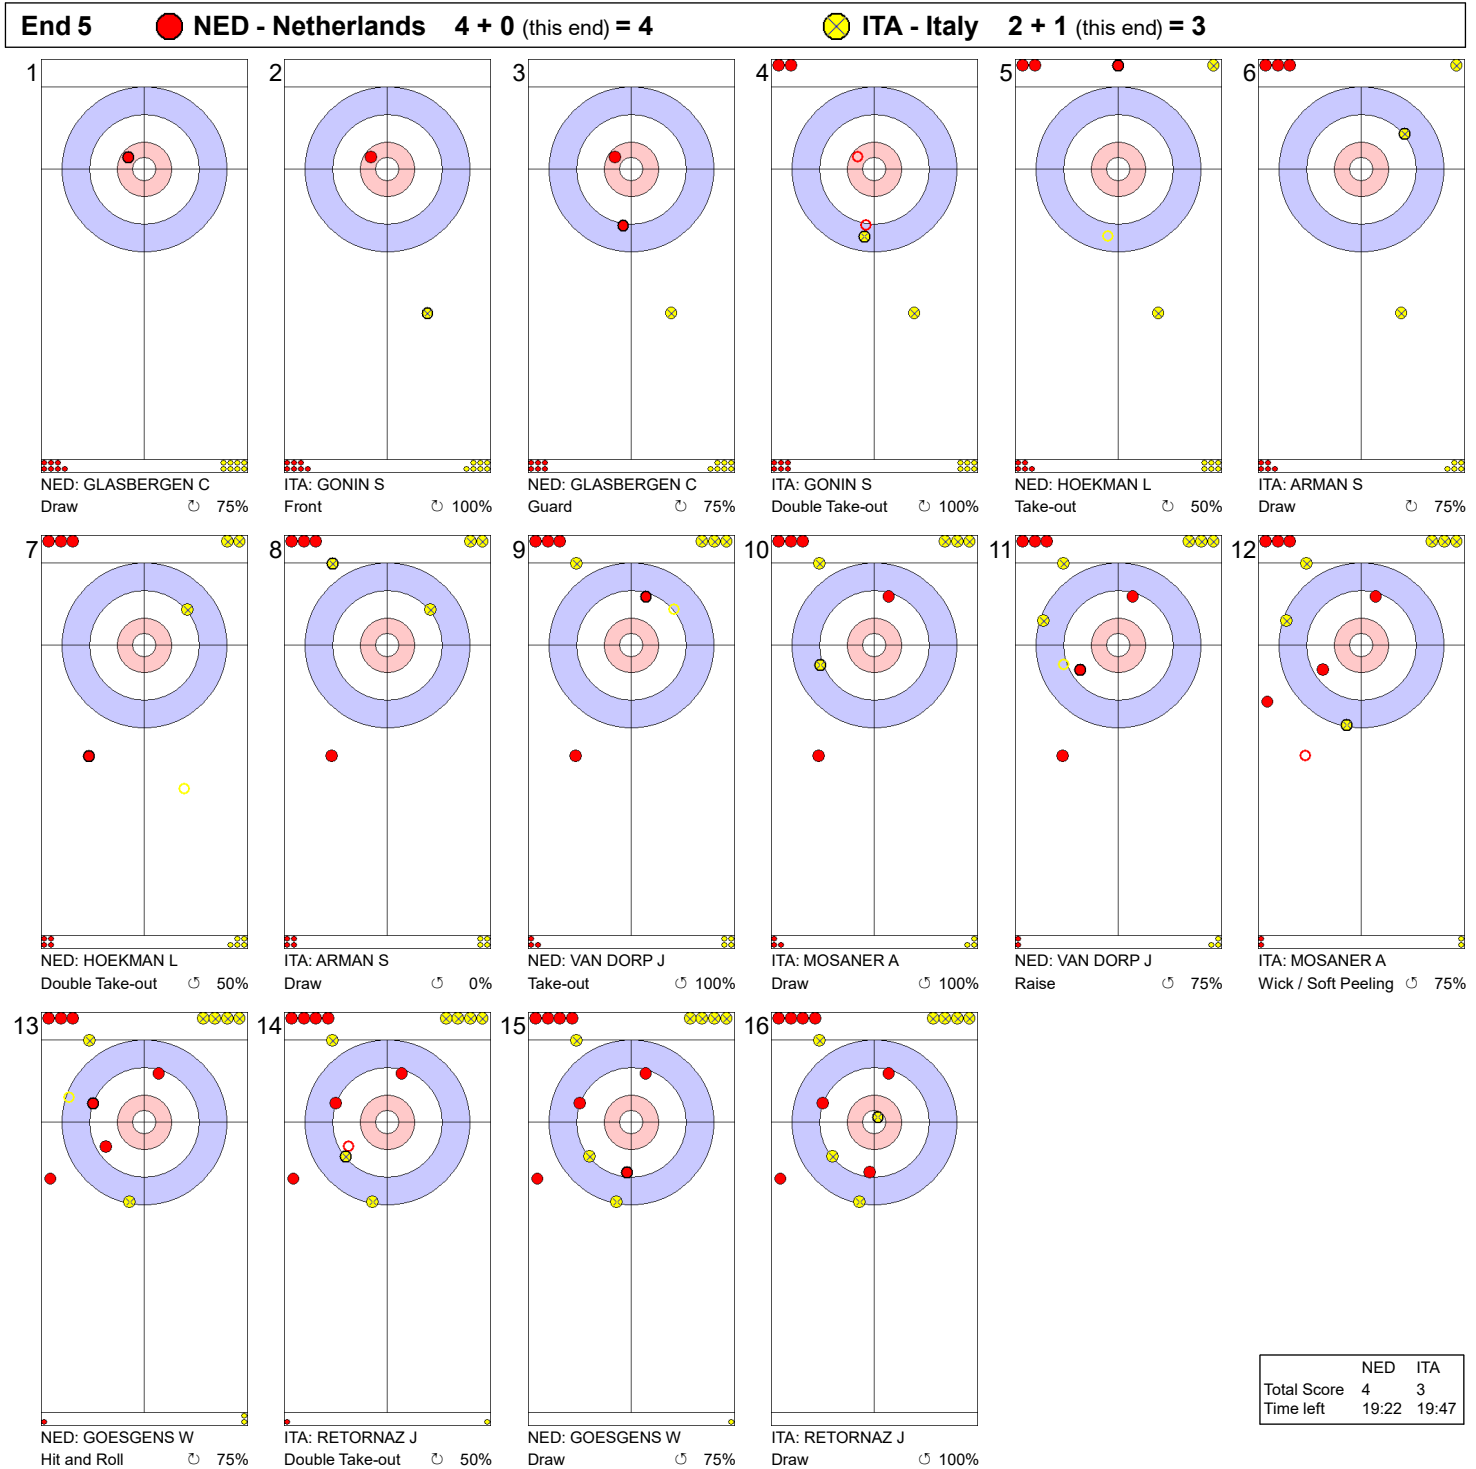

Game - Shot by Shot

Legend:
 Clockwise Counter-clockwise - Not considered

Game - Shot by Shot

Legend:
 Clockwise Counter-clockwise - Not considered

Game - Shot by Shot

Legend:
 Clockwise
 Counter-clockwise
 - Not considered

Game - Shot by Shot

Legend:
 ⌚ Clockwise ⌚ Counter-clockwise - Not considered

Game - Shot by Shot

	NED	ITA
Total Score	4	3
Time left	19:22	19:47

Legend:
 ⤴ Clockwise ⤵ Counter-clockwise - Not considered

Game - Shot by Shot

	NED	ITA
Total Score	4	4
Time left	15:43	15:38

Legend:
 ⤴ Clockwise ⤵ Counter-clockwise - Not considered

Game - Shot by Shot

Legend:
 ↻ Clockwise ↺ Counter-clockwise - Not considered

Game - Shot by Shot

Legend:
 Clockwise
 Counter-clockwise
 - Not considered

Game - Shot by Shot

Legend:
 Clockwise Counter-clockwise - Not considered

Game - Shot by Shot

End 10 ● **NED - Netherlands** 5 + 1 (this end) = 6 ● **ITA - Italy** 6 + 0 (this end) = 6

	NED	ITA
Total Score	6	6
Time left	00:40	00:29