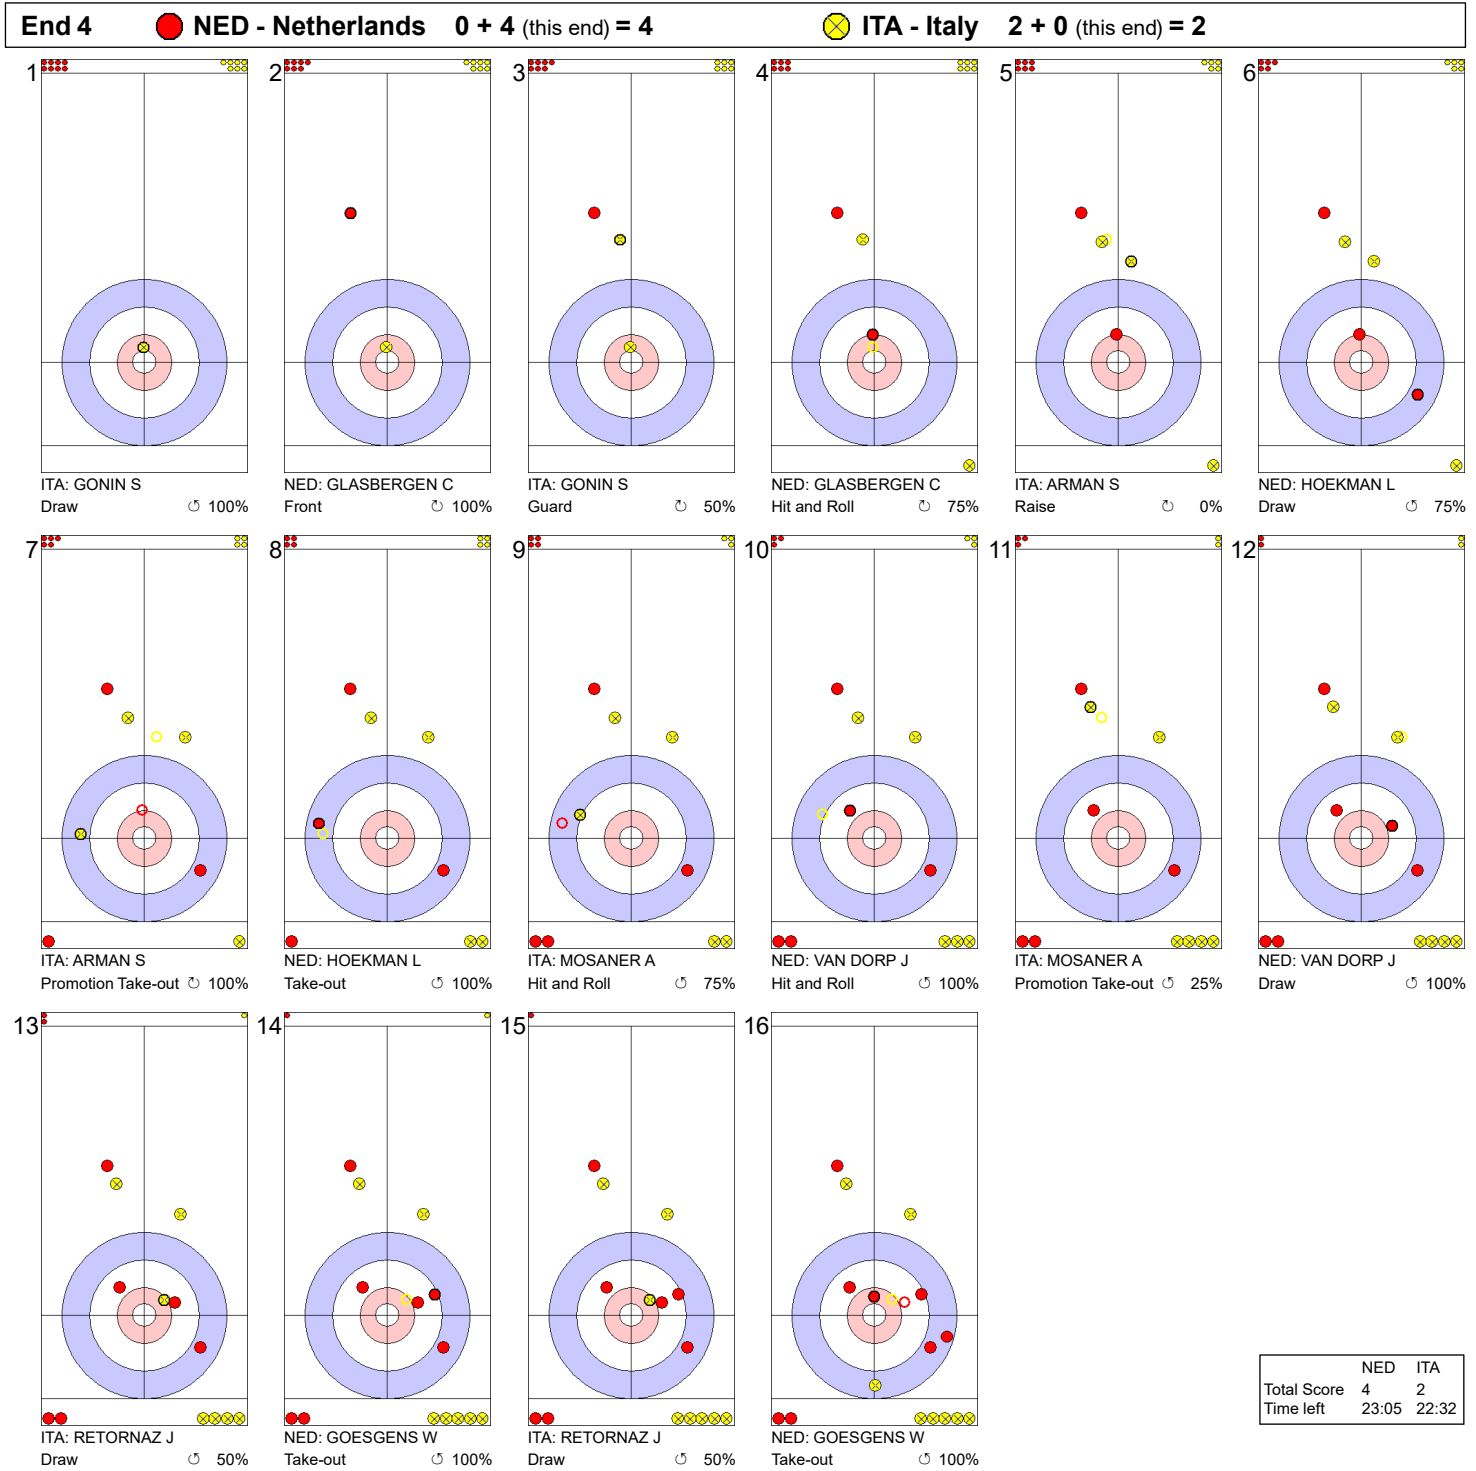

Game - Shot by Shot

Legend:
 Clockwise Counter-clockwise - Not considered

Game - Shot by Shot

Legend:
 Clockwise Counter-clockwise - Not considered

Game - Shot by Shot

Legend:
 Clockwise
 Counter-clockwise
 - Not considered

Game - Shot by Shot

Legend:
 ⌚ Clockwise ⌚ Counter-clockwise - Not considered

Game - Shot by Shot

	NED	ITA
Total Score	4	3
Time left	19:22	19:47

Legend:
 ⤴ Clockwise ⤵ Counter-clockwise - Not considered

Game - Shot by Shot

	NED	ITA
Total Score	4	4
Time left	15:43	15:38

Legend:
 ⤴ Clockwise ⤵ Counter-clockwise - Not considered

Game - Shot by Shot

Legend:
 ↻ Clockwise ↺ Counter-clockwise - Not considered

Game - Shot by Shot

Legend:
 Clockwise
 Counter-clockwise
 - Not considered

Game - Shot by Shot

Legend:
 Clockwise Counter-clockwise - Not considered

Game - Shot by Shot

End 10 ● **NED - Netherlands** 5 + 1 (this end) = 6 ● **ITA - Italy** 6 + 0 (this end) = 6

	NED	ITA
Total Score	6	6
Time left	00:40	00:29