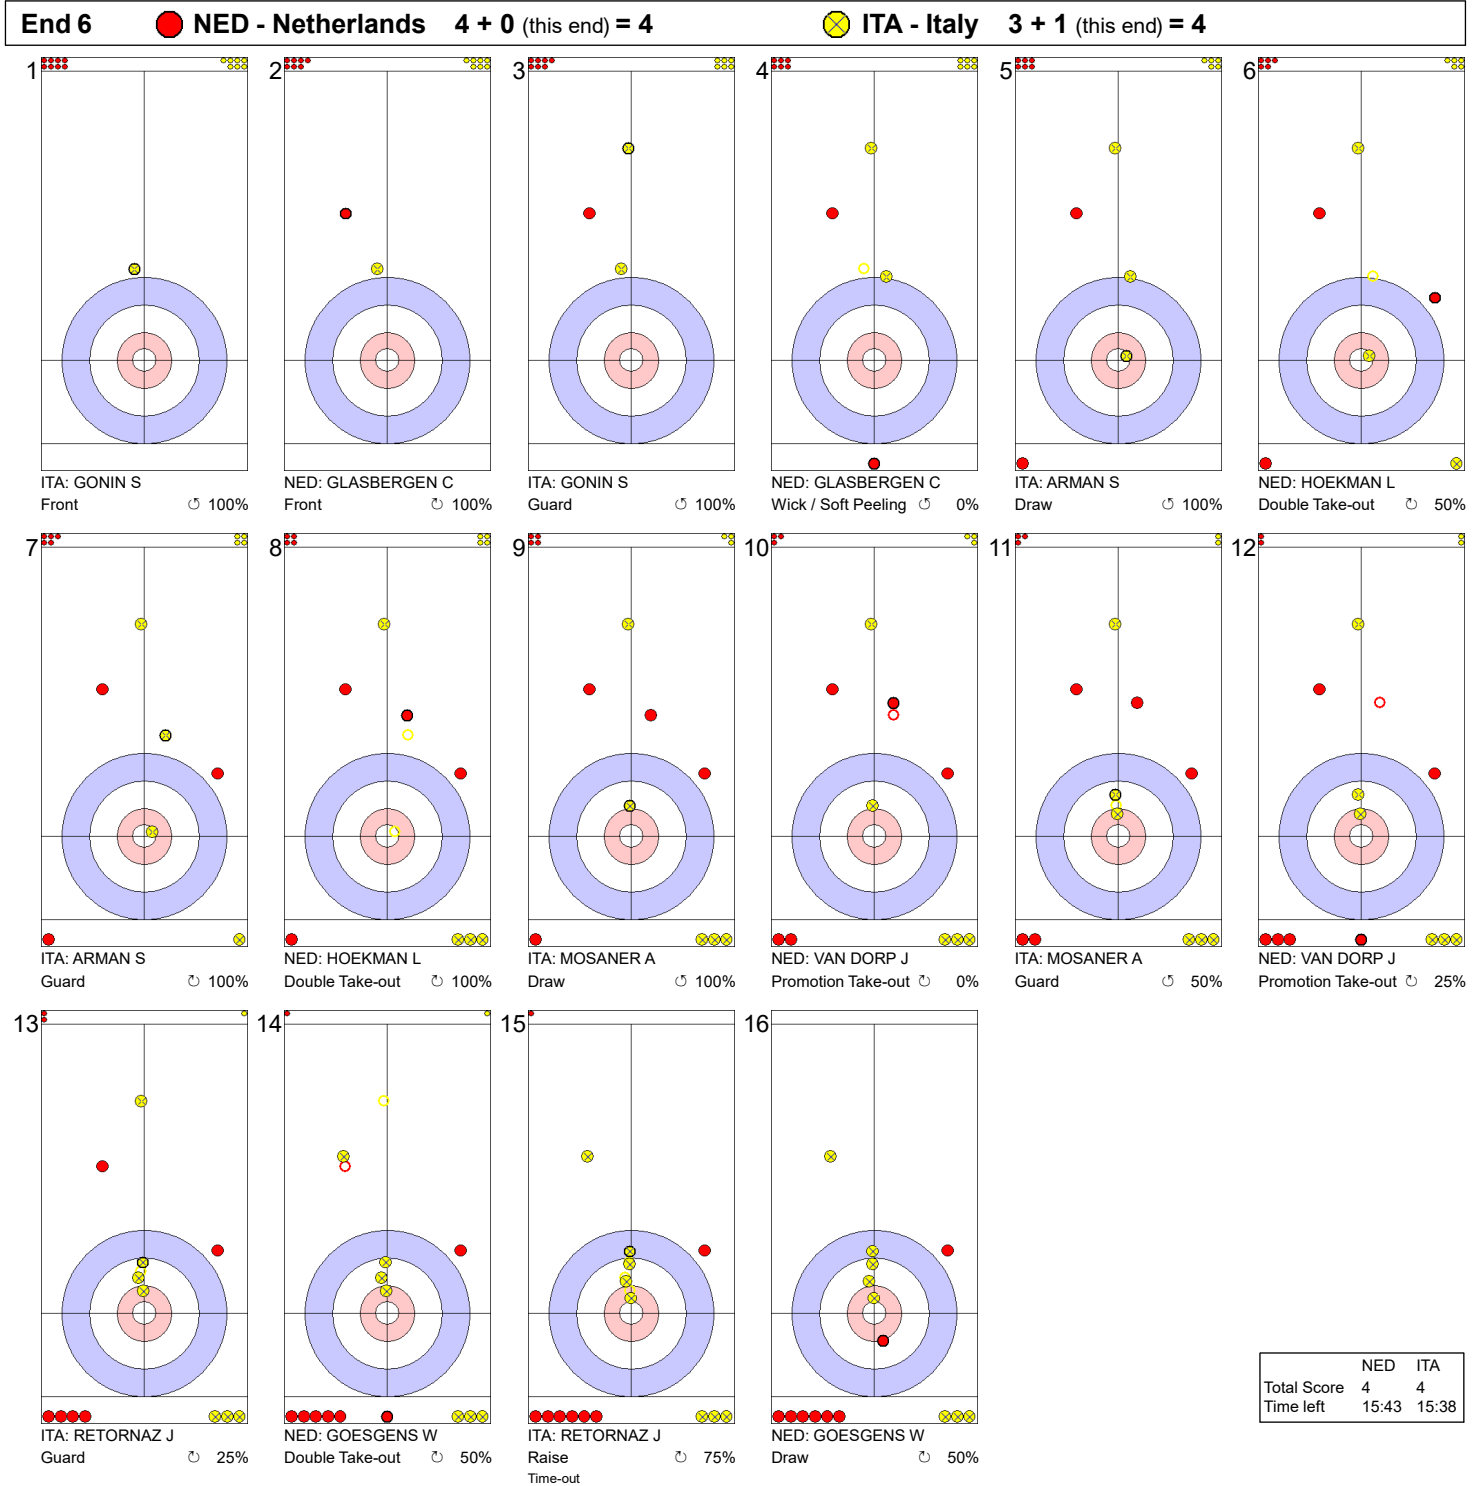

Game - Shot by Shot

Legend:
 Clockwise Counter-clockwise - Not considered

Game - Shot by Shot

Legend:
 Clockwise Counter-clockwise - Not considered

Game - Shot by Shot

Legend:
 Clockwise
 Counter-clockwise
 - Not considered

Game - Shot by Shot

Legend:
 ⌚ Clockwise ⌚ Counter-clockwise - Not considered

Game - Shot by Shot

	NED	ITA
Total Score	4	3
Time left	19:22	19:47

Legend:
 ⤴ Clockwise ⤵ Counter-clockwise - Not considered

Game - Shot by Shot

	NED	ITA
Total Score	4	4
Time left	15:43	15:38

Legend:
 ⤴ Clockwise ⤵ Counter-clockwise - Not considered

Game - Shot by Shot

Legend:
 ↻ Clockwise ↺ Counter-clockwise - Not considered

Game - Shot by Shot

Legend:
 Clockwise
 Counter-clockwise
 - Not considered

Game - Shot by Shot

Legend:
 Clockwise Counter-clockwise - Not considered

Game - Shot by Shot

End 10 ● **NED - Netherlands** 5 + 1 (this end) = 6 ● **ITA - Italy** 6 + 0 (this end) = 6

	NED	ITA
Total Score	6	6
Time left	00:40	00:29