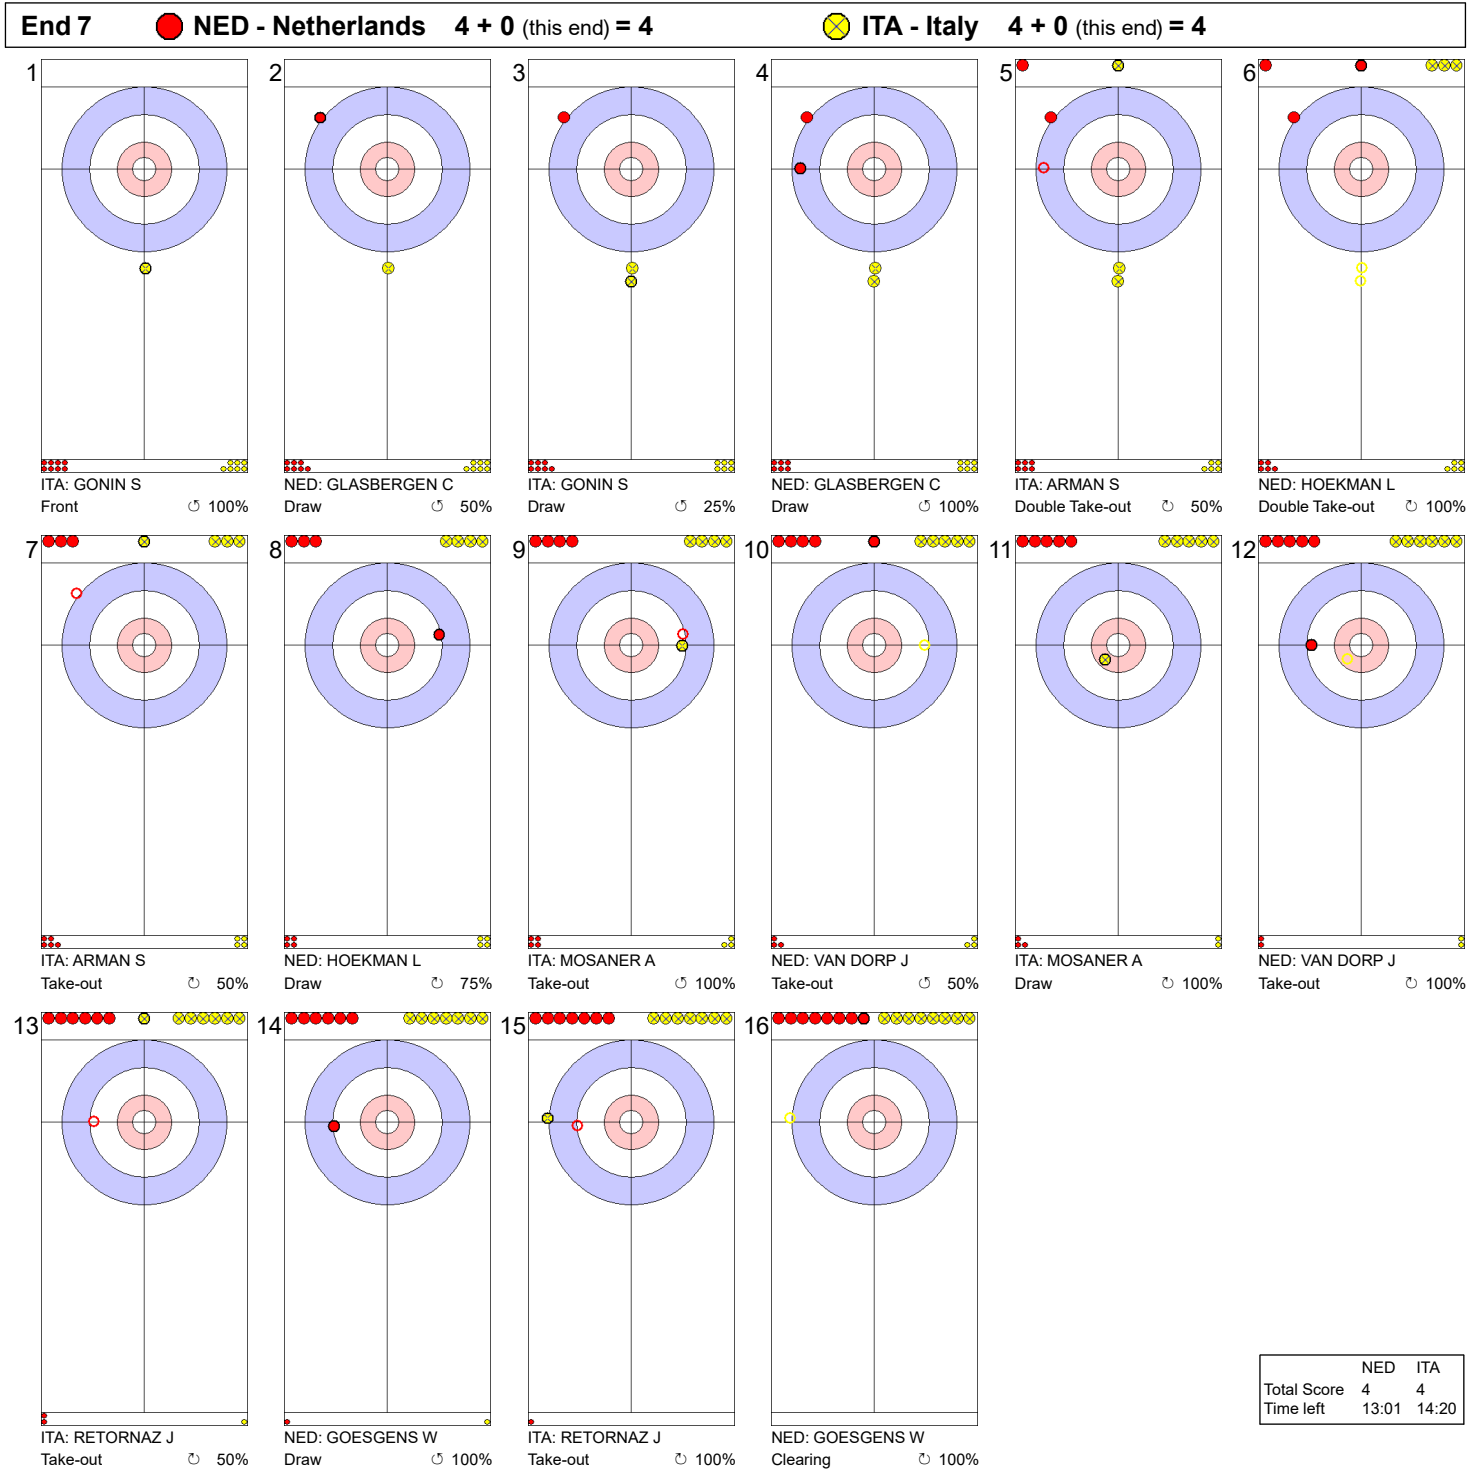

Game - Shot by Shot

Legend:
 Clockwise Counter-clockwise - Not considered

Game - Shot by Shot

Legend:
 Clockwise Counter-clockwise - Not considered

Game - Shot by Shot

Legend:
 Clockwise
 Counter-clockwise
 - Not considered

Game - Shot by Shot

Legend:
 ⌚ Clockwise ⌚ Counter-clockwise - Not considered

Game - Shot by Shot

	NED	ITA
Total Score	4	3
Time left	19:22	19:47

Legend:
 ⤴ Clockwise ⤵ Counter-clockwise - Not considered

Game - Shot by Shot

	NED	ITA
Total Score	4	4
Time left	15:43	15:38

Legend:
 ⤴ Clockwise ⤵ Counter-clockwise - Not considered

Game - Shot by Shot

Legend:
 ↻ Clockwise ↺ Counter-clockwise - Not considered

Game - Shot by Shot

Legend:
 Clockwise
 Counter-clockwise
 - Not considered

Game - Shot by Shot

Legend:
 Clockwise Counter-clockwise - Not considered

Game - Shot by Shot

End 10 ● **NED - Netherlands** 5 + 1 (this end) = 6 ● **ITA - Italy** 6 + 0 (this end) = 6

	NED	ITA
Total Score	6	6
Time left	00:40	00:29